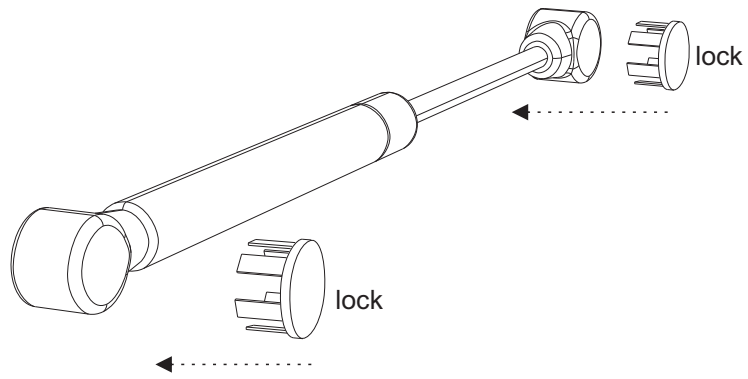

6.

7.

8.

9.

10.

11.

12.

V otvorenej pozícií poklop drží hore.
Pri zatváraní nechajte voľne zatvoriť poklop.
NEZATVÁRAŤ NASILU !

In the open position, the lid is held up.
When closing, let the lid close freely.
DO NOT FORCE IT!

CONTACT

KONTAKT

EN

WARNING:

INDOOR USE: 2 years on all wooden and metal parts.

This warranty does not apply to defects from normal wear and tear, product misuse, after market product alterations, or failure to follow instructions supplied with the product.